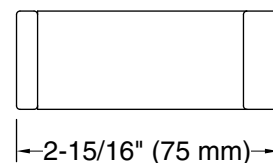

Color tiles intended for reference only.

Color	Code	Description
	CP	Polished Chrome
	BN	Vibrant® Brushed Nickel
	BL	Matte Black

Technical Information

All product dimensions are nominal.

Installation Type: Wall-mount